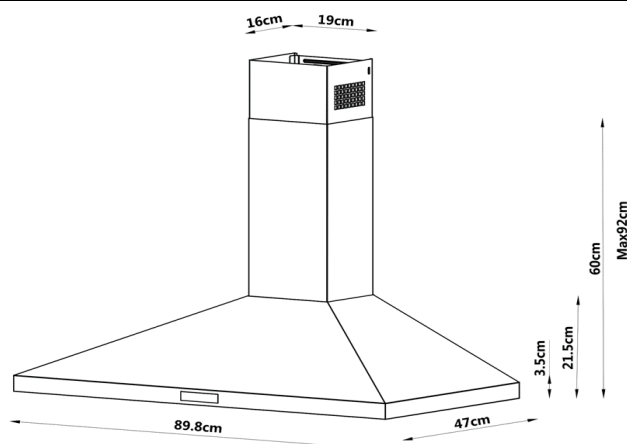

Appliance Data Sheet

Product Type	Cooker Hood
Product Code	WRCHIM90RFBK
	Product Description
	90cm RF Connected Chimney cooker hood

Features / Specification

Barcode	8422248617130
Colour	Brushed metal finishing glass Black
Hood Width	90cm
Fan Speeds	5 Speed + Turbo
Extraction Rate	600m3/h
Lights	1 x 3W Max
Grease Filter	1 x Aluminium Mesh
Controls	Touch Switch
Noise Level	63dB
Carbon Filters	WRFILT4 (2 pack)
Air Outlet Diameter	120mm
Motor Rating	220-240V - 50Hz - 90W
Maximum Load	93W
Chimney Extension	TBC

Dimensions & Technical Information

Product Dimensions width x depth x height	898mm x 470mm x 920mm
Packed Dimensions width x depth x height	960mm x 250mm x 525mm
Product Weight (kg)	10.3 Packed / 8.8 Unpacked