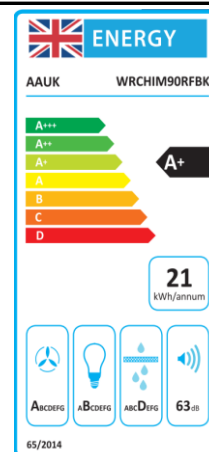

Appliance Data Sheet

Product Type	Cooker Hood
Product Code	WRCHIM90RFBK
	Product Description
	90cm RF Connected Chimney cooker hood

Features / Specification

Barcode	8422248617130
Colour	Brushed metal finishing glass Black
Hood Width	90cm
Fan Speeds	5 Speed + Turbo
Extraction Rate	600m3/h
Lights	1 x 3W Max
Grease Filter	1 x Aluminium Mesh
Controls	Touch Switch
Noise Level	63dB
Carbon Filters	WRFILT4 (2 pack)
Air Outlet Diameter	120mm
Motor Rating	220-240V - 50Hz - 90W
Maximum Load	93W
Chimney Extension	TBC

Dimensions & Technical Information

Product Dimensions width x depth x height	898mm x 470mm x 920mm
Packed Dimensions width x depth x height	960mm x 250mm x 525mm
Product Weight (kg)	10.3 Packed / 8.8 Unpacked